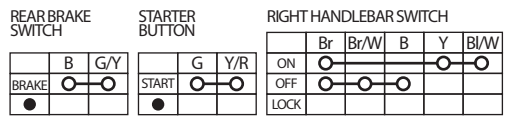

WIRING DIAGRAM

50cc SCOOTER AC IGNITION SYSTEM

- B - BLACK
- Br - BROWN
- G - GREEN
- Gr - GREY
- Bl - BLUE
- Lb - LIGHT BLUE
- Y - YELLOW
- R - RED
- Lg - LIGHT GREEN
- W - WHITE
- O - ORANGE
- P - PINK

This is a generic wiring diagram, wire colors and layout of components may vary.