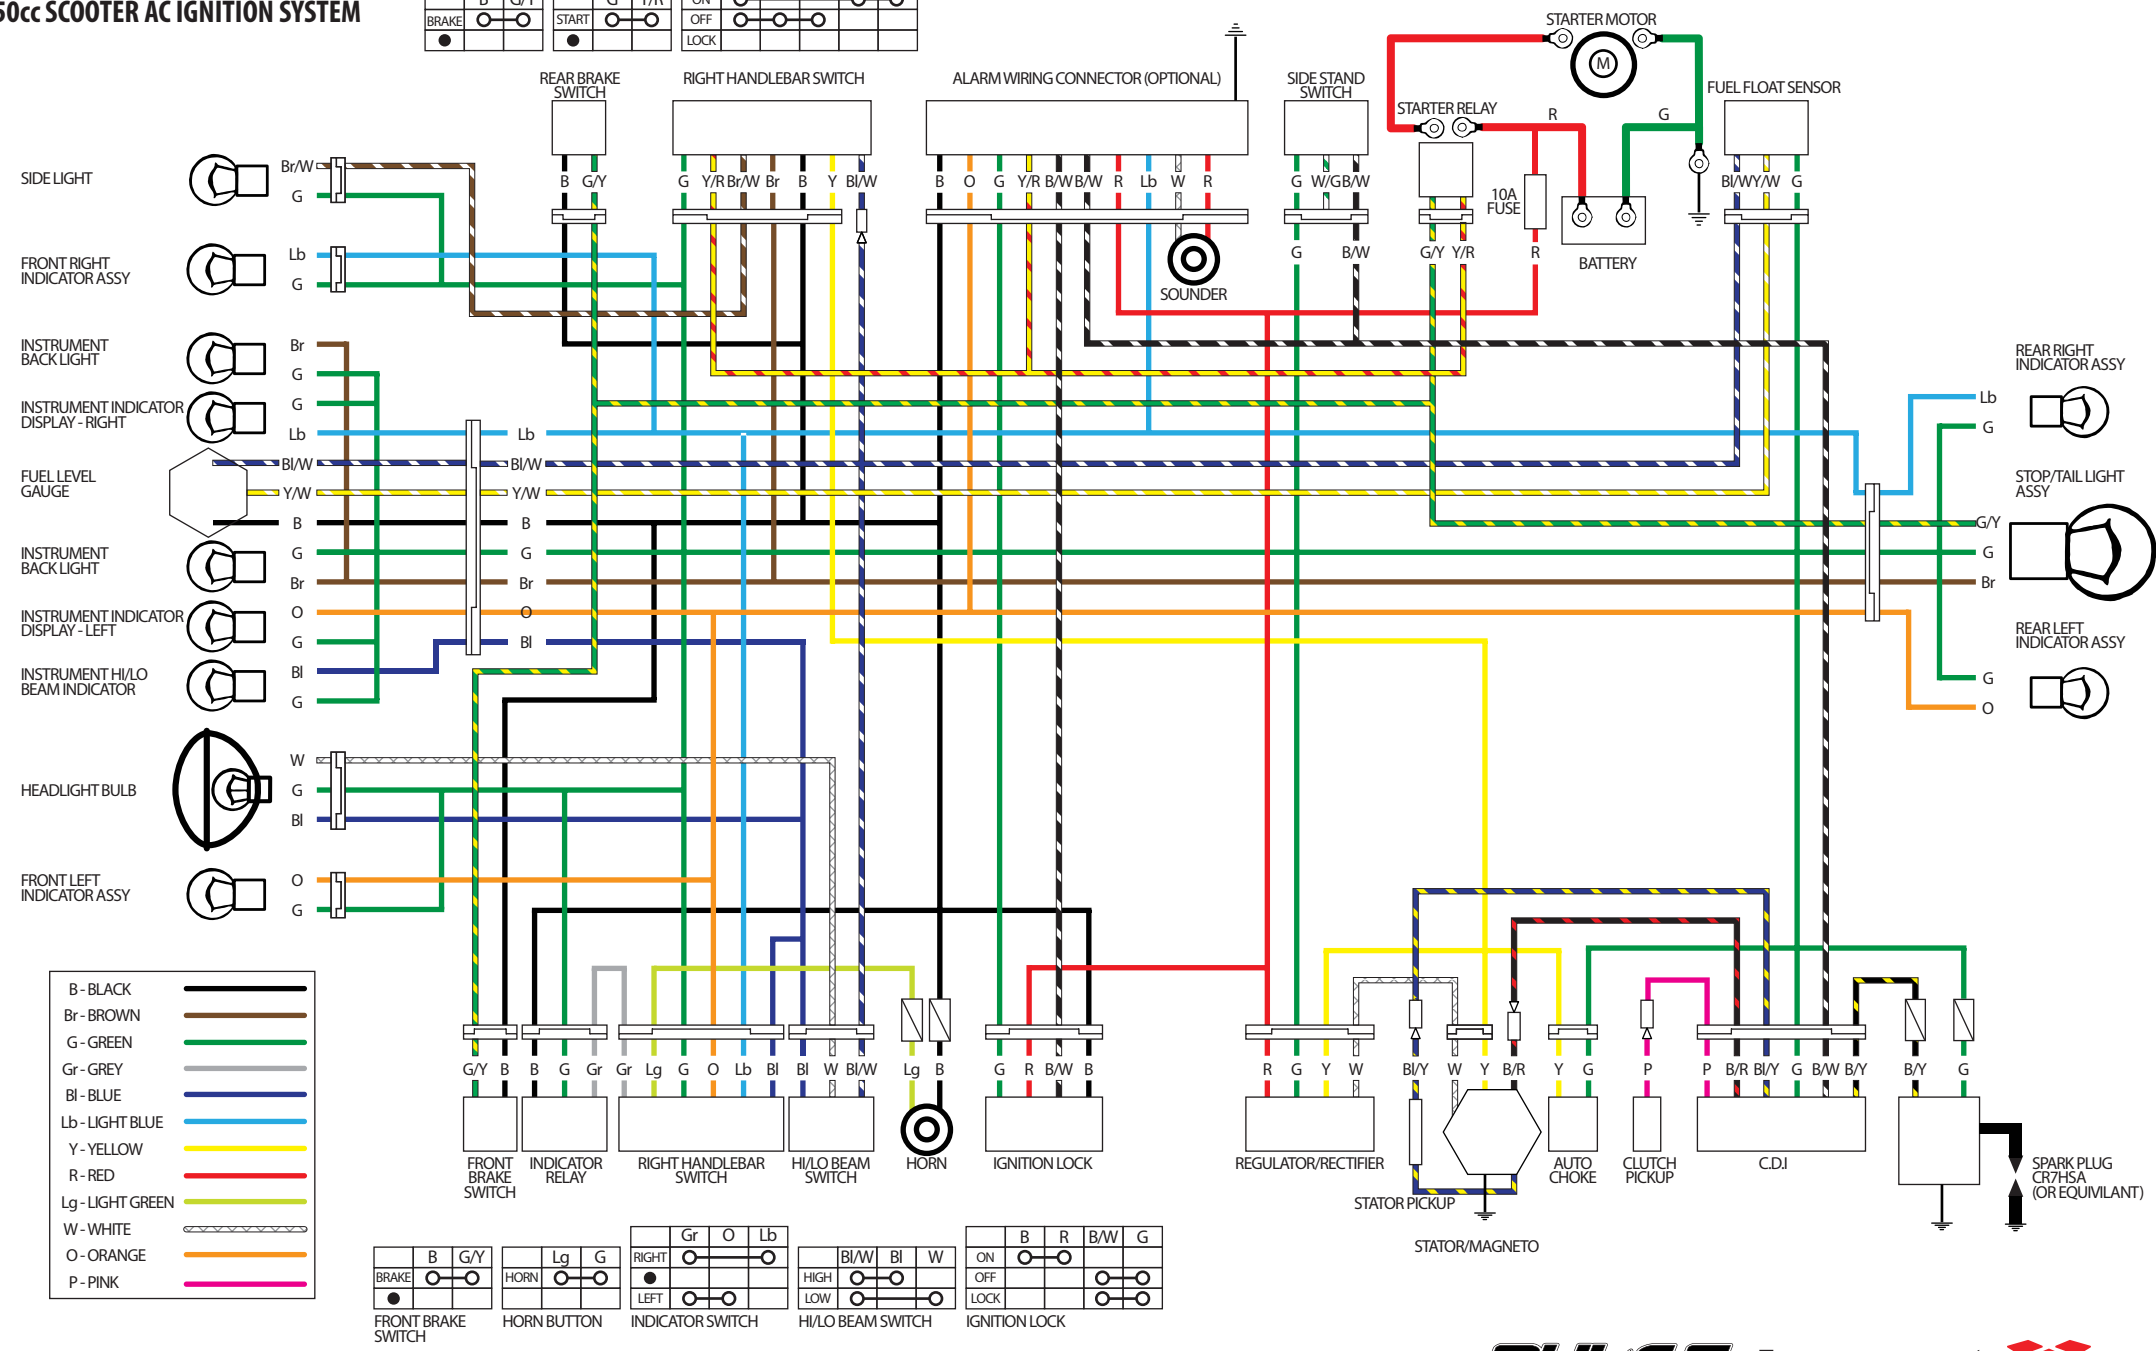

WIRING DIAGRAM

50cc SCOOTER AC IGNITION SYSTEM

- B - BLACK
- Br - BROWN
- G - GREEN
- Gr - GREY
- Bl - BLUE
- Lb - LIGHT BLUE
- Y - YELLOW
- R - RED
- Lg - LIGHT GREEN
- W - WHITE
- O - ORANGE
- P - PINK

This is a generic wiring diagram, wire colors and layout of components may vary.