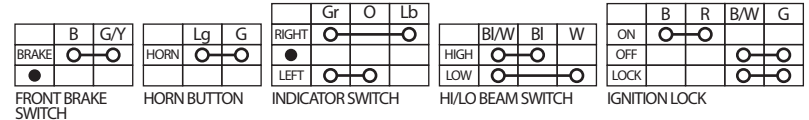

WIRING DIAGRAM

50cc SCOOTER AC IGNITION SYSTEM

- B - BLACK
- Br - BROWN
- G - GREEN
- Gr - GREY
- Bl - BLUE
- Lb - LIGHT BLUE
- Y - YELLOW
- R - RED
- Lg - LIGHT GREEN
- W - WHITE
- O - ORANGE
- P - PINK

This is a generic wiring diagram, wire colors and layout of components may vary.